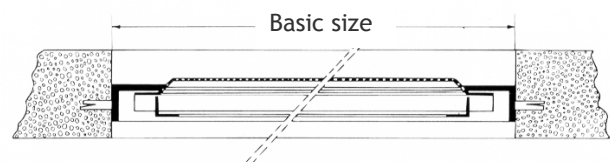

Metal Products

Steel Basement Windows (single and double wing)

BRISTA steel basement windows are available as single or double winged version. All steel basement windows are delivered hot-dip galvanized. The glass wings are equipped with single pane safety glass and supported by brass bands.

Another advantage: The glass and mesh wings of BRISTA steel basement windows are removable prior to installation and can be mounted to the left as well as to the right. - For even more flexibility and easy handling.

At an additional charge we also offer you custom sizes.

Please state the slinging configuration with your order. You can choose between two types:

1. Internal Stop = IA

(normal version) with protruding frame end as an anchor.