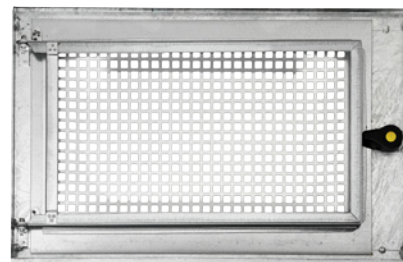

Metal Products

Steel Basement Windows (single and double wing)

BRISTA steel basement windows are available as single or double winged version. All steel basement windows are delivered hot-dip galvanized. The glass wings are equipped with single pane safety glass and supported by brass bands.

Another advantage: The glass and mesh wings of BRISTA steel basement windows are removable prior to installation and can be mounted to the left as well as to the right. - For even more flexibility and easy handling.

At an additional charge we also offer you custom sizes.

Please state the slinging configuration with your order. You can choose between two types:

1. Internal Stop = IA

(normal version) with protruding frame end as an anchor.